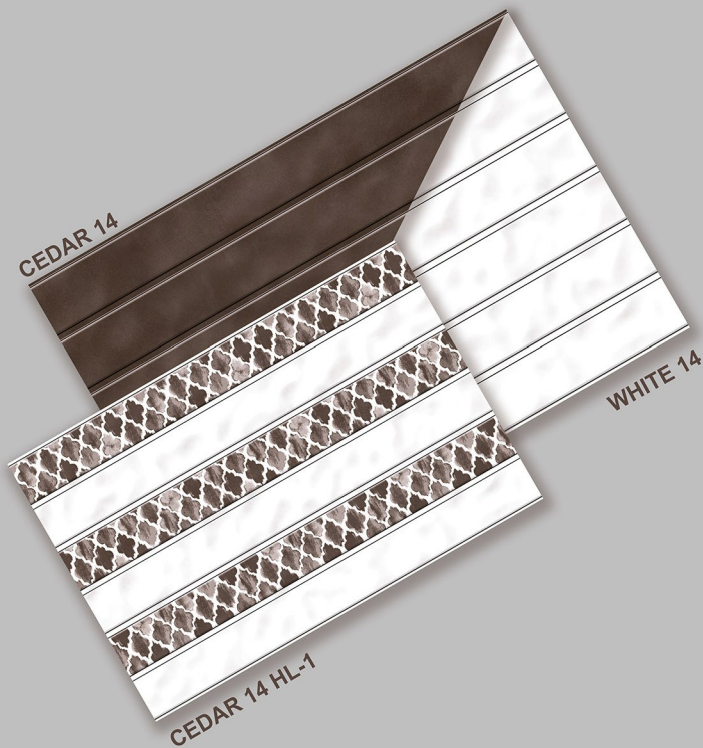

SUEDE

Collection

glossy
300x450 MM